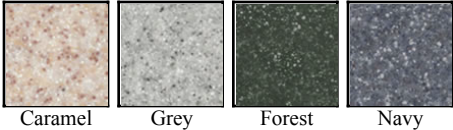

Available Colors

© 2009 AcrylaStone, LLC. All rights reserved.
AcrylaStone® is a registered trademark of AcrylaStone, LLC.